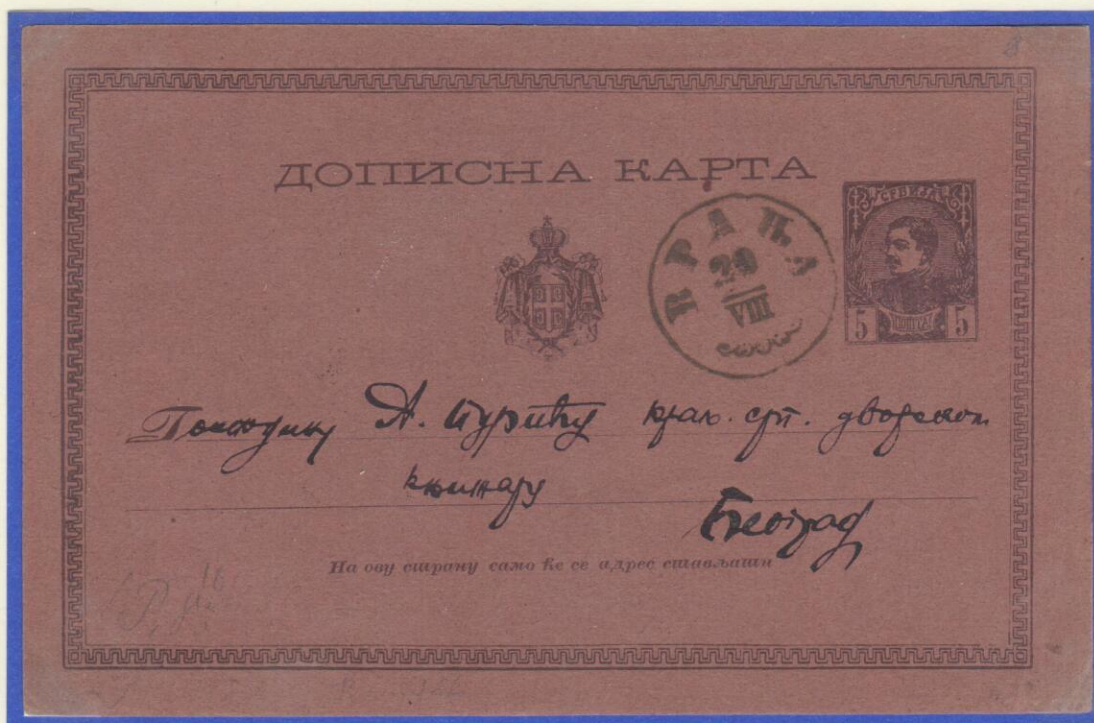

1882 postal card 5 para brown on pink brown

1882 postal card 5 para brown on violet brown , used from Vranje to Belgrade

It is stated to be the rarest post stationery card of Serbian