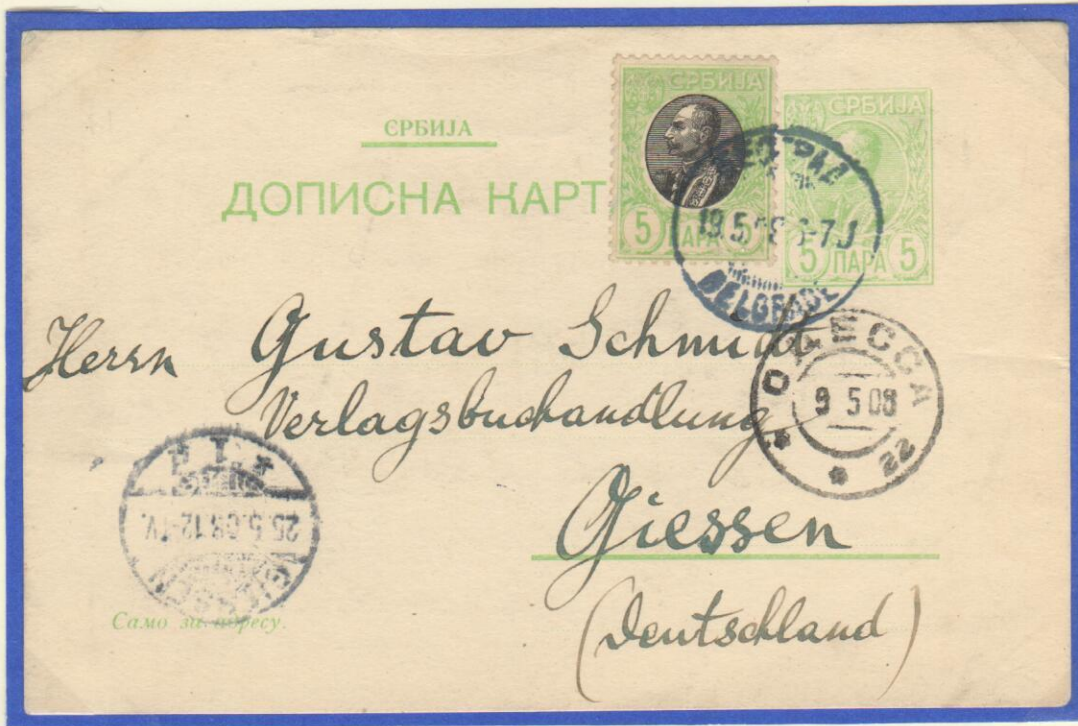

MISDIRECTED CARD

1907/11 postcard 5 para green on white sent abroad to Giessen (Germany), card was missent to Odesa PMT 9.5.08. (Ukraine) and then sent to Gressen arrival postmark 25.5.1908.

1907/11 postcard 5 para light green on white sent abroad to Ujvidek 1910 were it was additional franked with 2+3 Filira and redirected to Sarajevo (Bosnia)